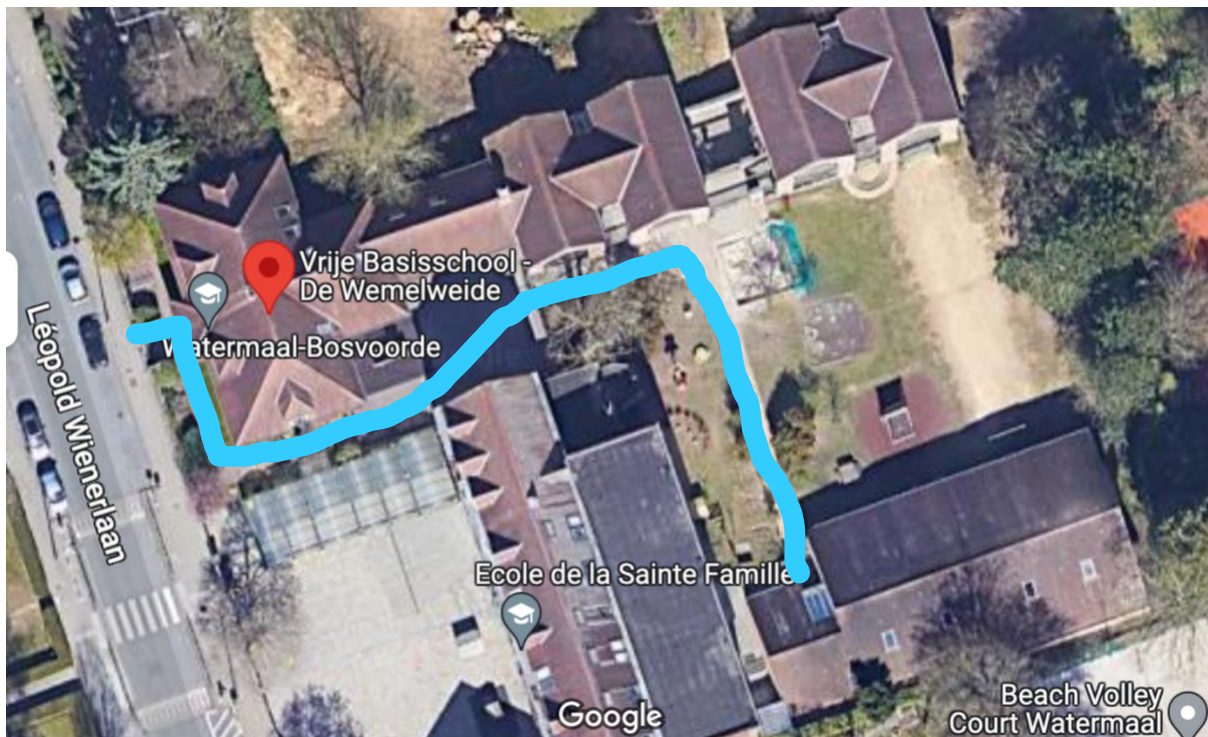

How to find Salle Palestra

Entrance via the Vrije Basisschool De Wemelweide, Avenue Léopold Wiener 32, 1170 Watermael-Boitsfort

Go through the small gate in front of the school entrance and walk to your right around the building.

- Go through the green gate and cross the courtyard. Go through another gate and walk down the stairs – all the way to the bottom.
- Turn right and follow the tiled path.
- Ahead of you is a building with a glass door with white frames. Go through the door.
- Take the stairs going down – all the way to the bottom and you've now arrived at a gym room.
- This is where we dance 😊