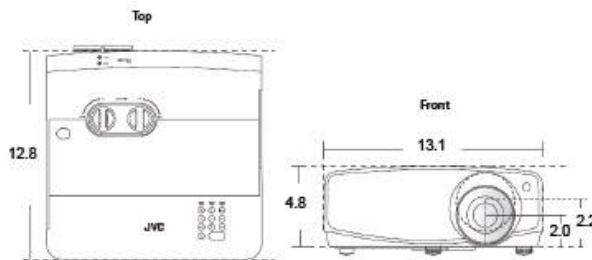

External Dimensions (unit: inches)

Notice - Specifications are subject to change without notice.

Throw Distance

Screen Size Diagonal (Inch)	Size of projected image				Throw Distance (16:9)			
	Height		Width		Wide		Tele	
	Inch	cm	Inch	cm	Inch	cm	Inch	cm
95	47	118	83	210	112	285	180	456
100	49	125	87	221	118	300	189	480
120	59	149	105	266	142	360	227	576
150	74	187	131	332	177	450	283	720
180	88	224	157	398	213	540	340	864
200	98	249	174	443	238	600	378	960